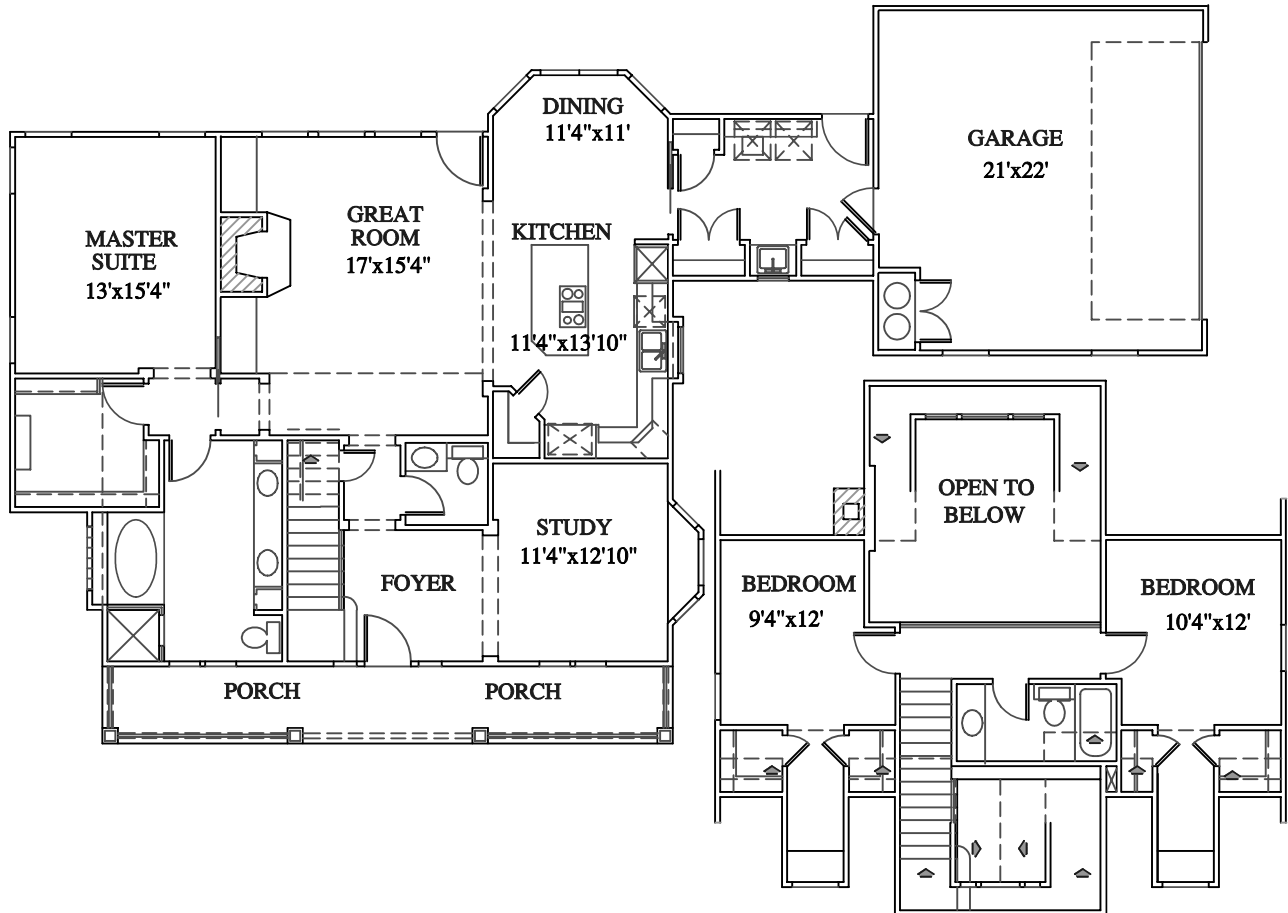

**Associate
Home
Designs**

DALLAS/FT. WORTH
(817) 989-7100

TOLL FREE
1-866-GO-PLANS (467-5267)

FIRST FLOOR	1627
SECOND FLOOR	548
HOUSE PROPER (A/C)	2175
GARAGE	488
PORCH	185
TOTAL A.U.R.	2848

WIDTH 77'-8" DEPTH 47'-10"

WWW.ASSOCIATEHOMEDESIGNS.COM

© COPYRIGHT 2002

227-2175-1002