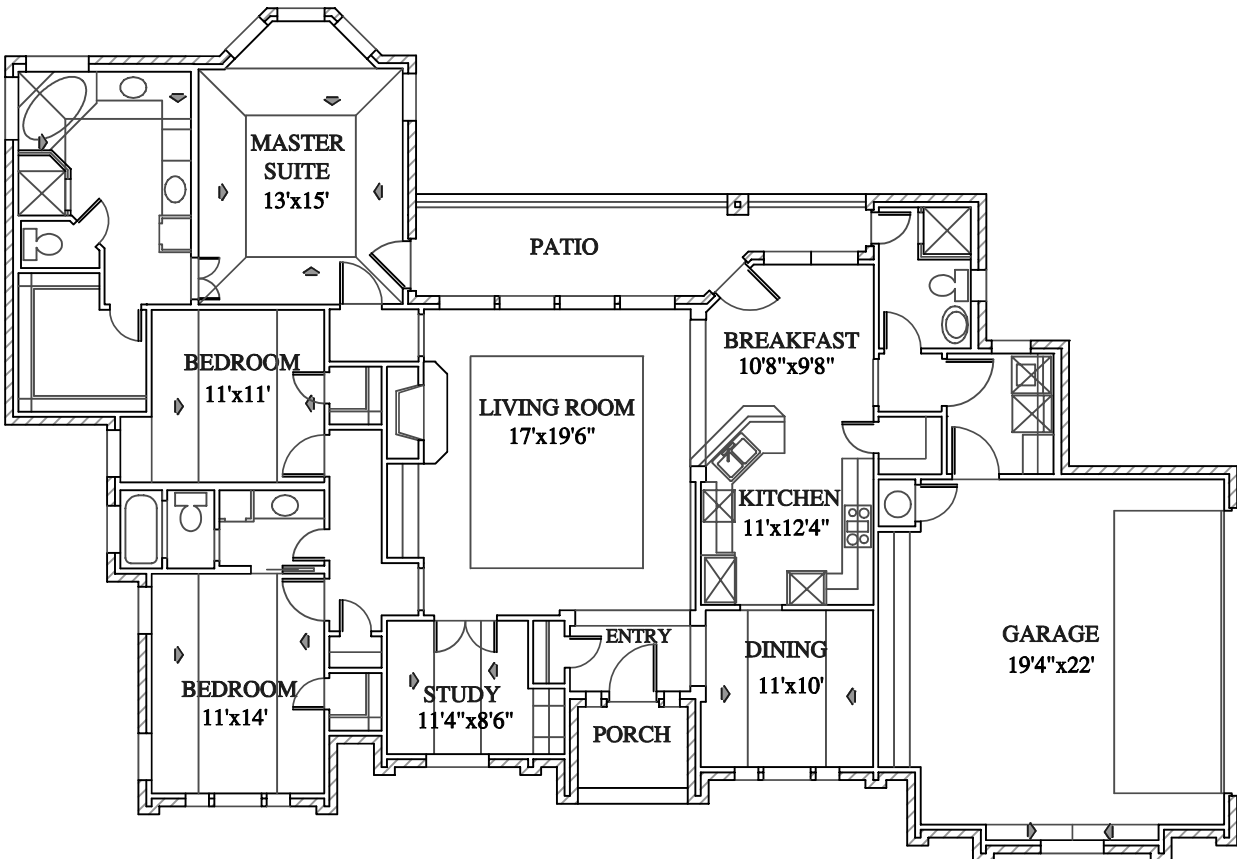

**Associate
Home
Designs**

DALLAS/FT. WORTH
(817) 989-7100

TOLL FREE
1-866-GO-PLANS (467-5267)

HOUSE PROPER (A/C)	2145
GARAGE	539
PORCH	49
PATIO	161
TOTAL AREA UNDER ROOF (A.U.R.)	2894

WIDTH 78'-6" DEPTH 54'-4"

WWW.ASSOCIATEHOMEDESIGNS.COM

© COPYRIGHT 2002

221-2145-1002