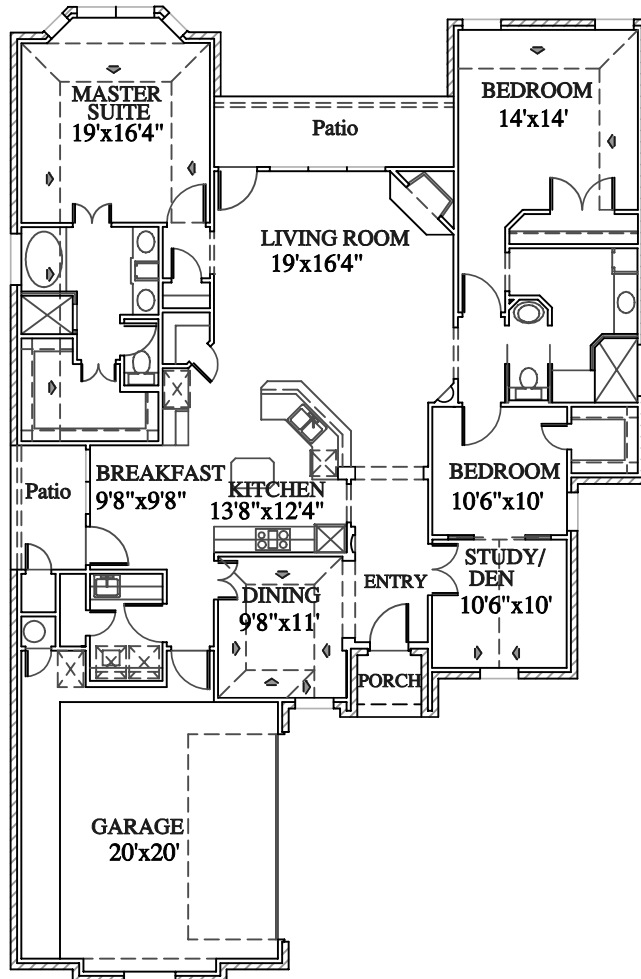

Associate
Home
Designs

DALLAS/FT. WORTH

(817) 989-7100

TOLL FREE

1-866-GO-PLANS (467-5267)

HOUSE PROPER (A/C)

2180

GARGE

518

PORCH

30

PATIO

173

TOTAL AREA UNDER ROOF (A.U.R.)

2901

WIDTH 49'8" DEPTH 76'

WWW.ASSOCIATEHOMEDESIGNS.COM

© COPYRIGHT 2002

137-2180-0602