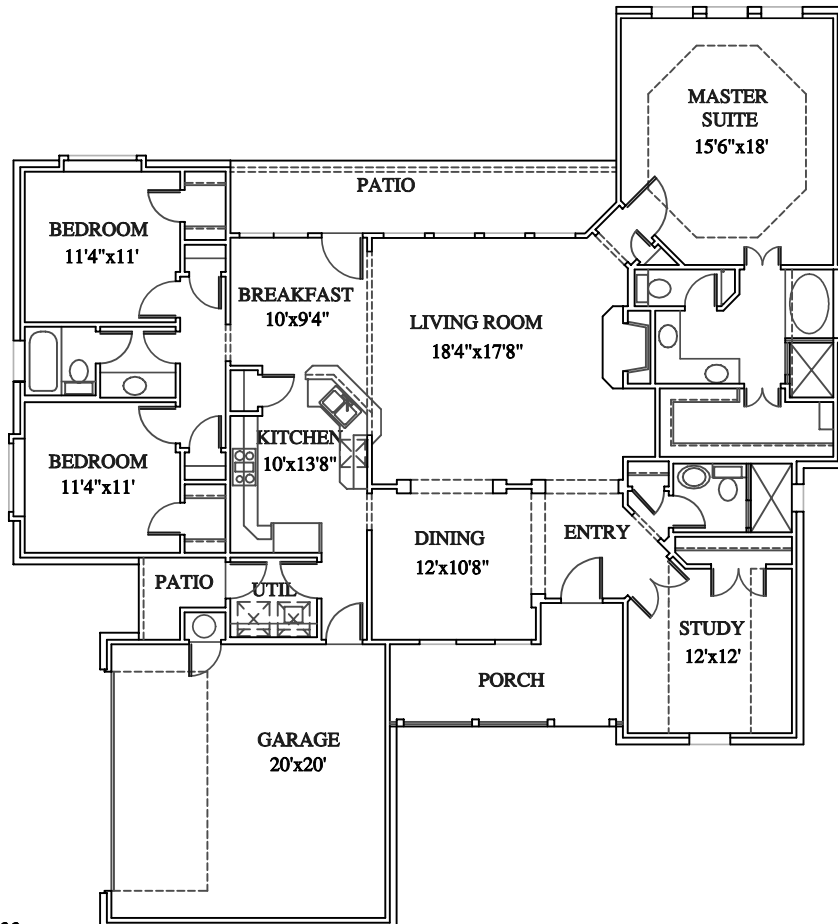

**Associate
Home
Designs**

DALLAS/FT. WORTH
(817) 989-7100

TOLL FREE
1-866-GO-PLANS (467-5267)

HOUSE PROPER (A/C)	2129
GARAGE	461
PORCH AND PATIO	298
TOTAL AREA UNDER ROOF	2888

WIDTH 60'8" DEPTH 67'4"

WWW.ASSOCIATEHOMEDESIGNS.COM

© COPYRIGHT 2000

128-2129-900