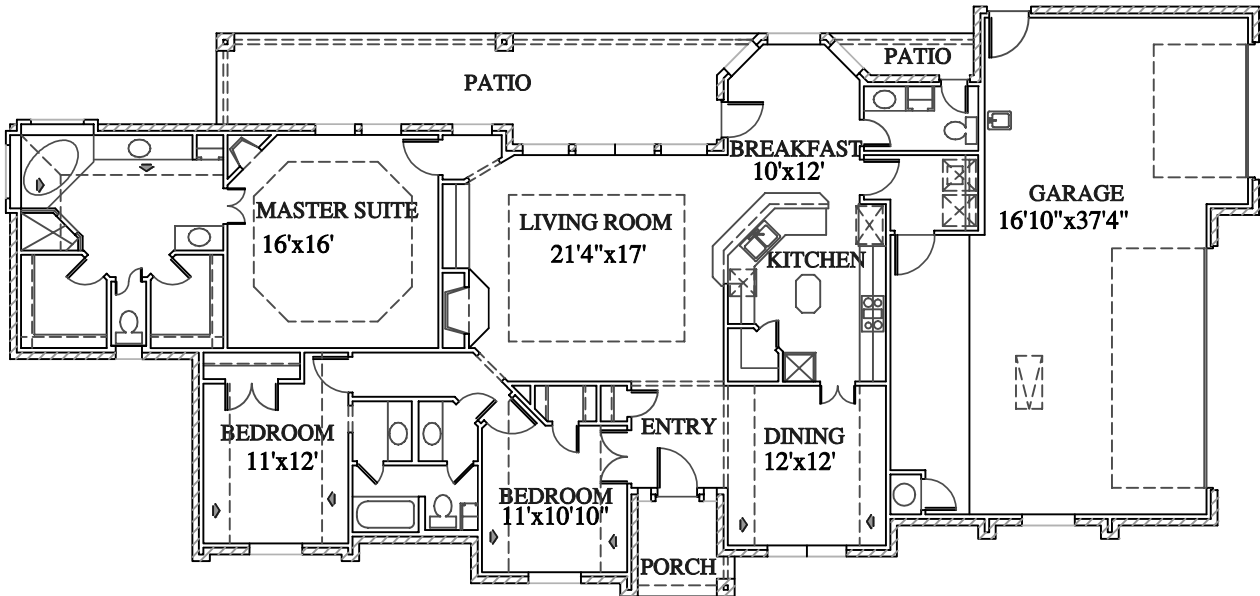

Associate
Home
Designs

DALLAS/FT. WORTH
(817) 989-7100

TOLL FREE
1-866-GO-PLANS (467-5267)

TOTAL (A/C)	2098
GARAGE	903
PORCH & PATIO	367
TOTAL A.U.R.	3368

WIDTH 94'10" DEPTH 44'4"

WWW.ASSOCIATEHOMEDESIGNS.COM