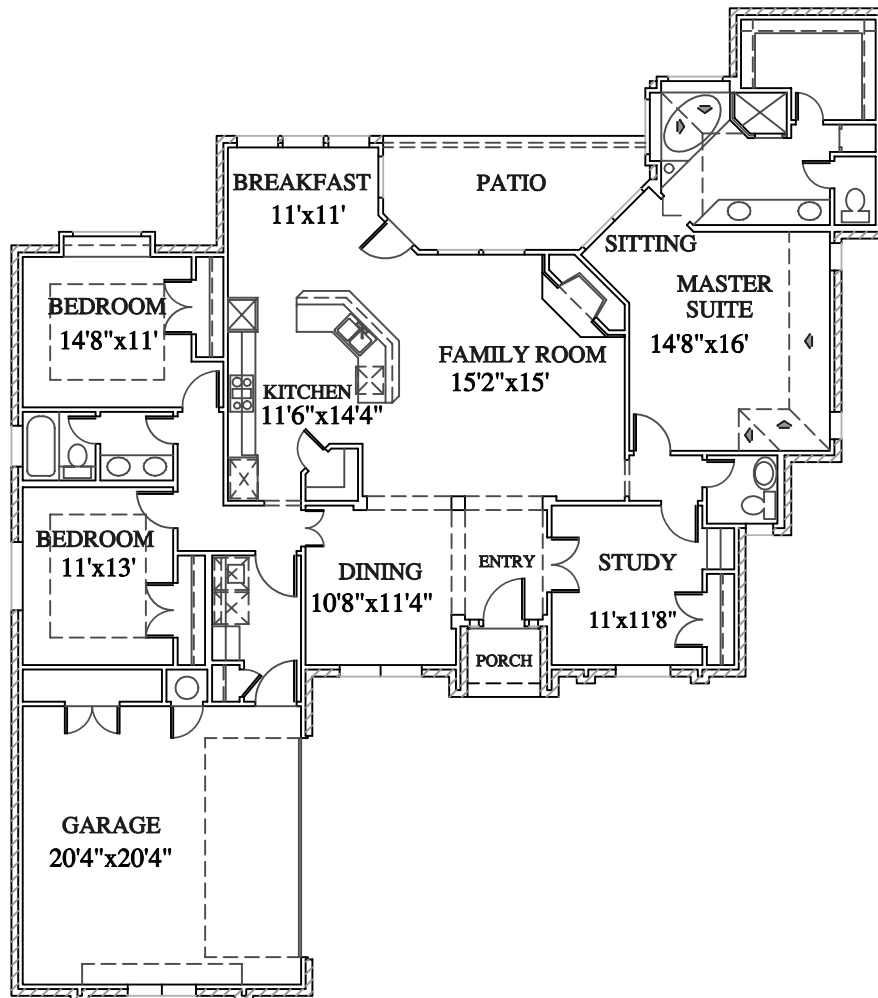

**Associate  
Home  
Designs**

DALLAS/FT. WORTH

(817) 989-7100

TOLL FREE

1-866-GO-PLANS (467-5267)

HOUSE PROPER (A/C)	2187
GARAGE	506
PORCH	31
PATIO	146
TOTAL AREA UNDER (A.U.R.)	2870

WIDTH 64' DEPTH 72'8"

[WWW.ASSOCIATEHOMEDESIGNS.COM](http://WWW.ASSOCIATEHOMEDESIGNS.COM)