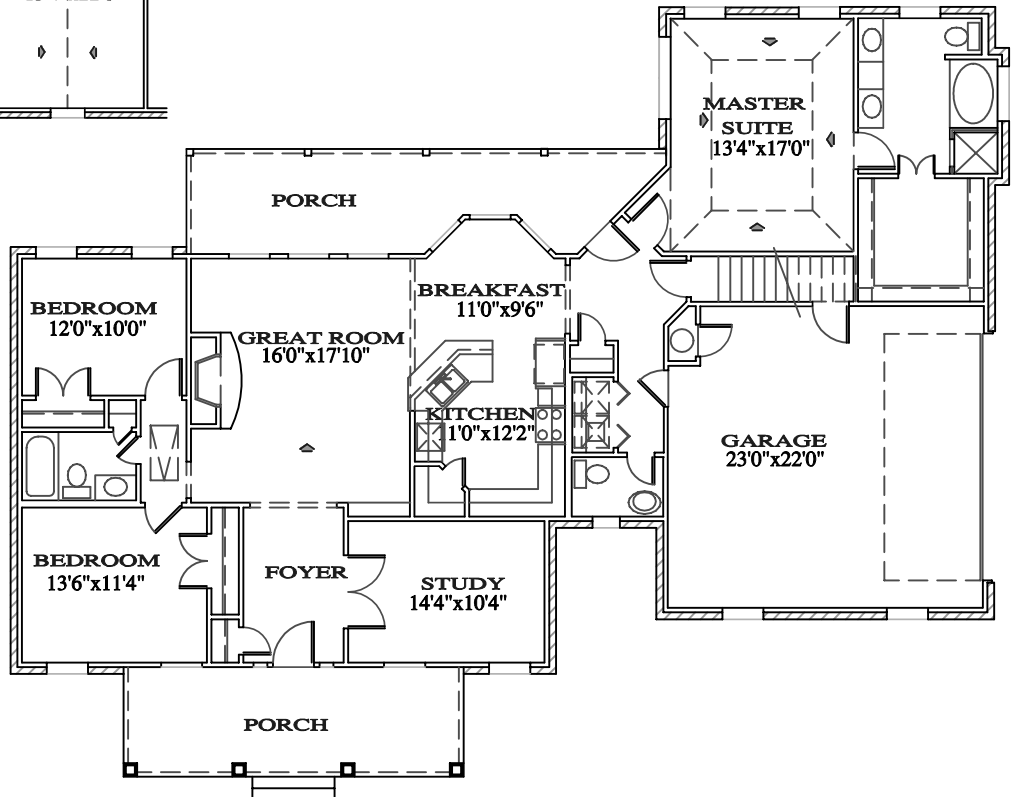

**Associate
Home
Designs**

DALLAS/FT. WORTH
(817) 989-7100

TOLL FREE
1-866-GO-PLANS (467-5267)

HOUSE PROPER	1916
GARAGE	593
PORCH & PATIO	428
BONUS ROOM	325
TOTAL A.U.R.	3262
TOTAL SLAB	2937

WIDTH 72'10" DEPTH 56'2"

WWW.ASSOCIATEHOMEDESIGNS.COM

© COPYRIGHT 2001

095-1916-601