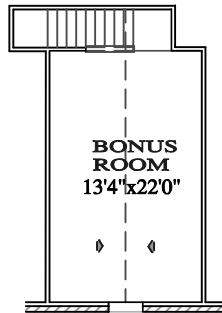

**Associate
Home
Designs**

DALLAS/FT. WORTH
(817) 989-7100

TOLL FREE
1-866-GO-PLANS (467-5267)

HOUSE PROPER	1916
GARAGE	593
PORCH & PATIO	428
BONUS ROOM	325
TOTAL A.U.R.	3262
TOTAL SLAB	2937

WIDTH 72'10" DEPTH 56'2"

WWW.ASSOCIATEHOMEDESIGNS.COM

© COPYRIGHT 2001

095-1916-601