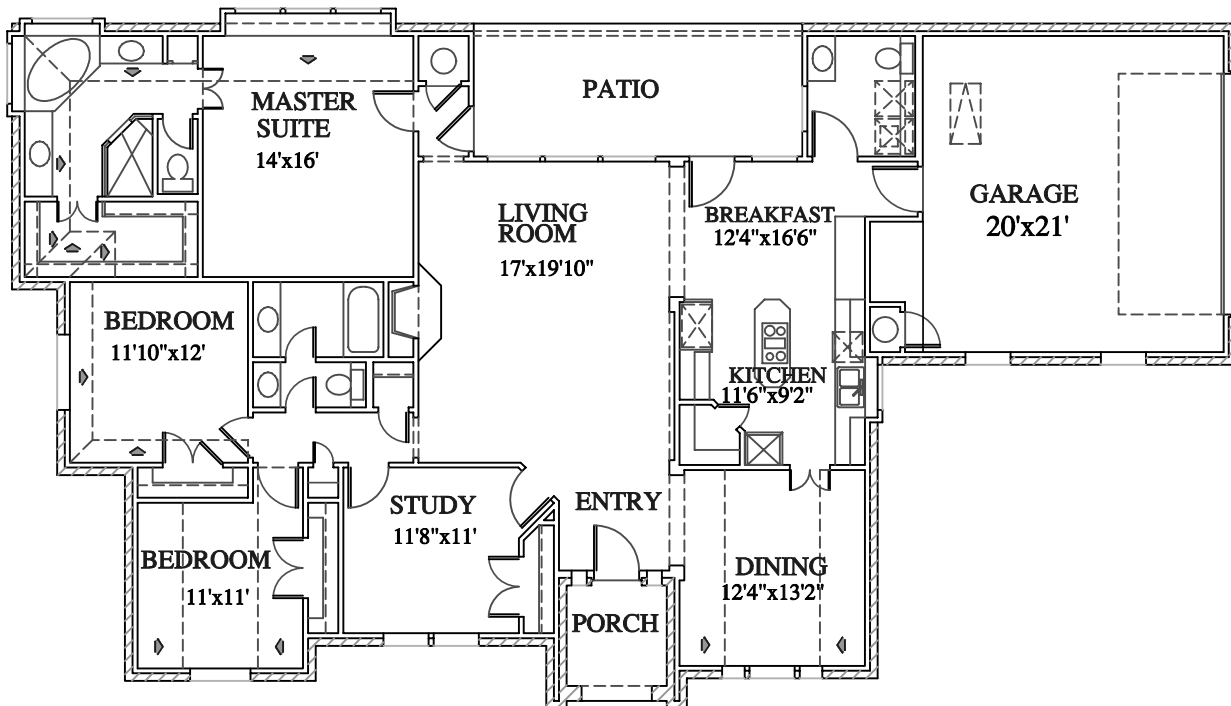

**Associate
Home
Designs**

DALLAS/FT. WORTH

(817) 989-7100

TOLL FREE

1-866-GO-PLANS (467-5267)

HOUSE PROPER (A/C)

2131

PORCH

60

PATIO

193

GARAGE

505

TOTAL AREA UNDER ROOF (A.U.R.)

2889

WIDTH 81'4" DEPTH 45'6"

WWW.ASSOCIATEHOMEDESIGNS.COM

© COPYRIGHT 2002

057-2131-0302