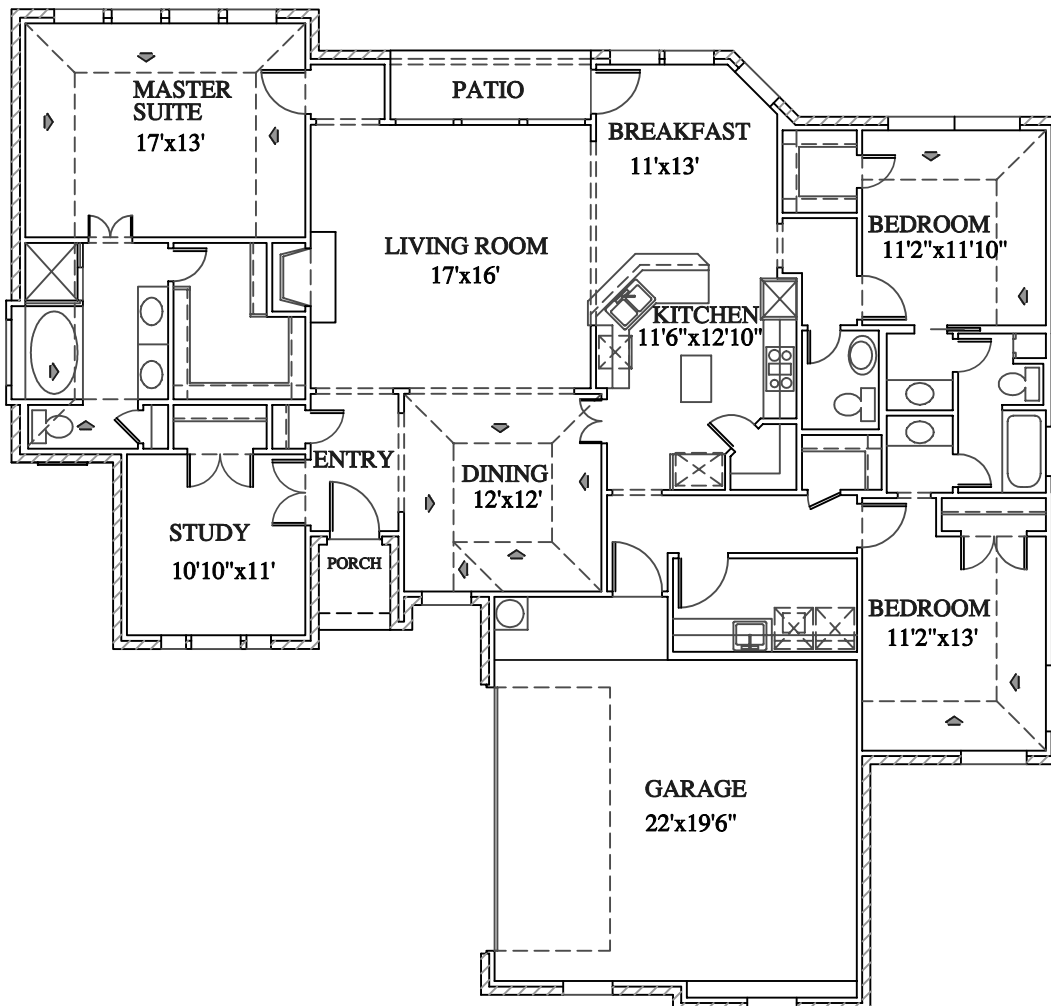

**Associate
Home
Designs**

DALLAS/FT. WORTH

(817) 989-7100

TOLL FREE

1-866-GO-PLANS (467-5267)

TOTAL (A/C)	2185
GARAGE	531
PORCH	25
PATIO	51
TOTAL A.U.R.	2792

WIDTH 63'-8" DEPTH 60'-10"

WWW.ASSOCIATEHOMEDESIGNS.COM