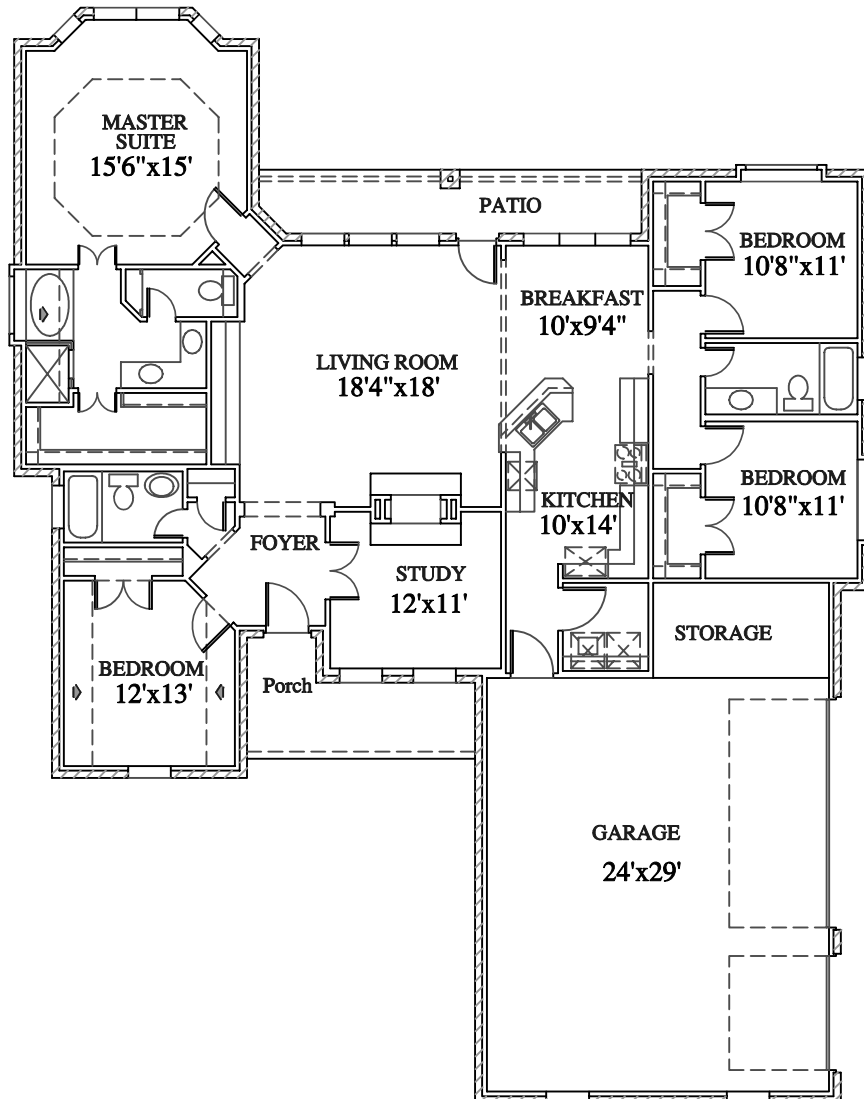

**Associate  
Home  
Designs**

DALLAS/FT. WORTH

(817) 989-7100

TOLL FREE

1-866-GO-PLANS (467-5267)

TOTAL (A/C)	2149
GARAGE	853
PORCH	101
PATIO	119
TOTAL A.U.R.	3222

WIDTH 60'-0" DEPTH 77'-0"

[WWW.ASSOCIATEHOMEDESIGNS.COM](http://WWW.ASSOCIATEHOMEDESIGNS.COM)